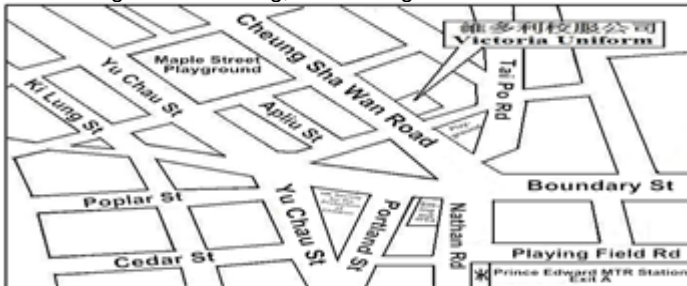

Prince Edward Outlet

Tel: 3188 9762

太子長沙灣道 38 號恆滿樓地舖

電話:3188 9762

G/F Hang Moon Building, 38 Cheung Sha Wan Road.