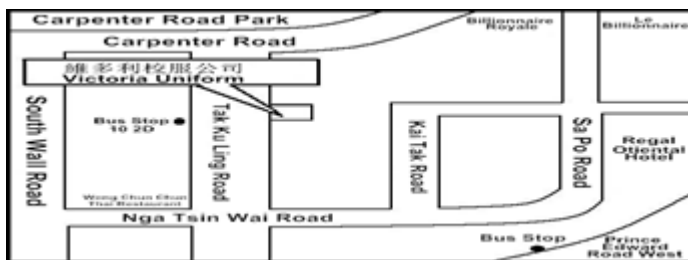

Kowloon City Outlet

Tel: 2382 2407

九龍城打鼓嶺道 64 號地舖

電話:2382 2407

G/F, 64 Tak Ku Ling Road