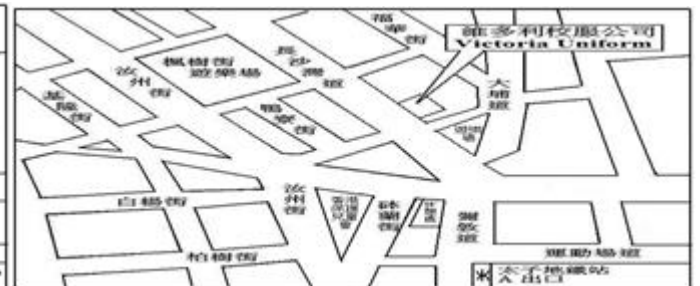

Prince Edward Outlet

Tel: 3188 9762

太子長沙灣道 38 號恆滿樓地舖

電話:3188 9762

G/F Hang Moon Building, 38 Cheung Sha Wan Road.