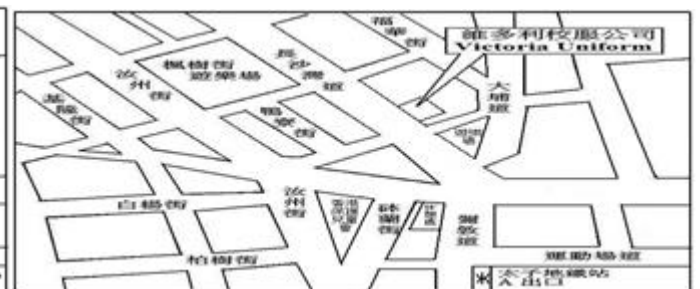

Prince Edward Outlet

Tel: 3188 9762

太子長沙灣道 38 號恆滿樓地舖

電話:3188 9762

G/F Hang Moon Building, 38 Cheung Sha Wan Road.