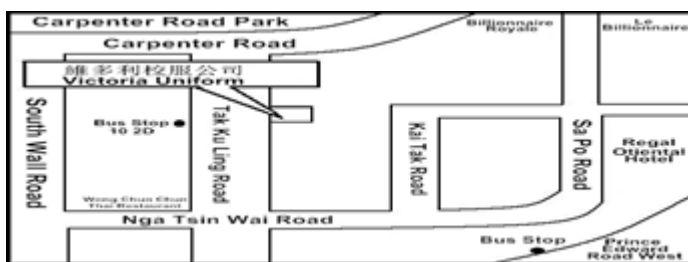

Kowloon City Outlet

Tel: 2382 2407

九龍城打鼓嶺道 64 號地舖

電話:2382 2407

G/F, 64 Tak Ku Ling Road